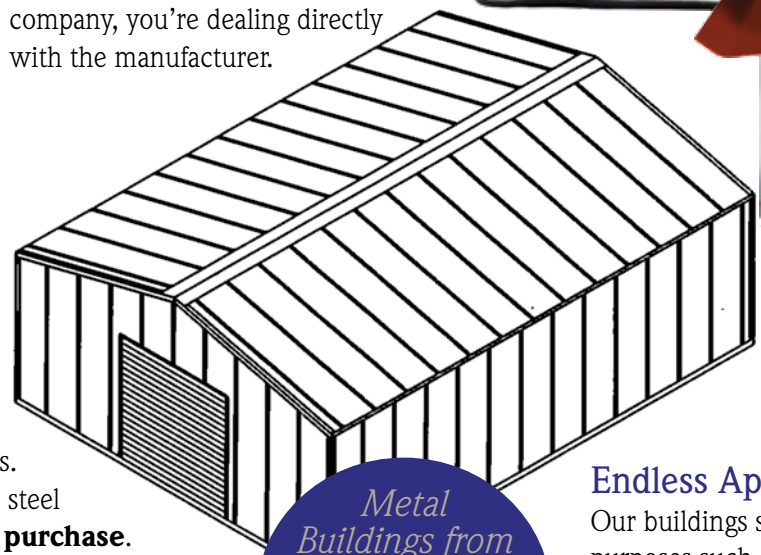

No Middle Man

When you buy from a Steel Trio Group company, you're dealing directly with the manufacturer.

Metal Buildings from A-Z...PLUS superior quality and service!

Endless Applications

Our buildings serve versatile purposes such as:

- ☐ Industrial buildings
- ☐ Warehouses
- ☐ Commercial buildings
- ☐ Retail centers
- ☐ Carports, etc.